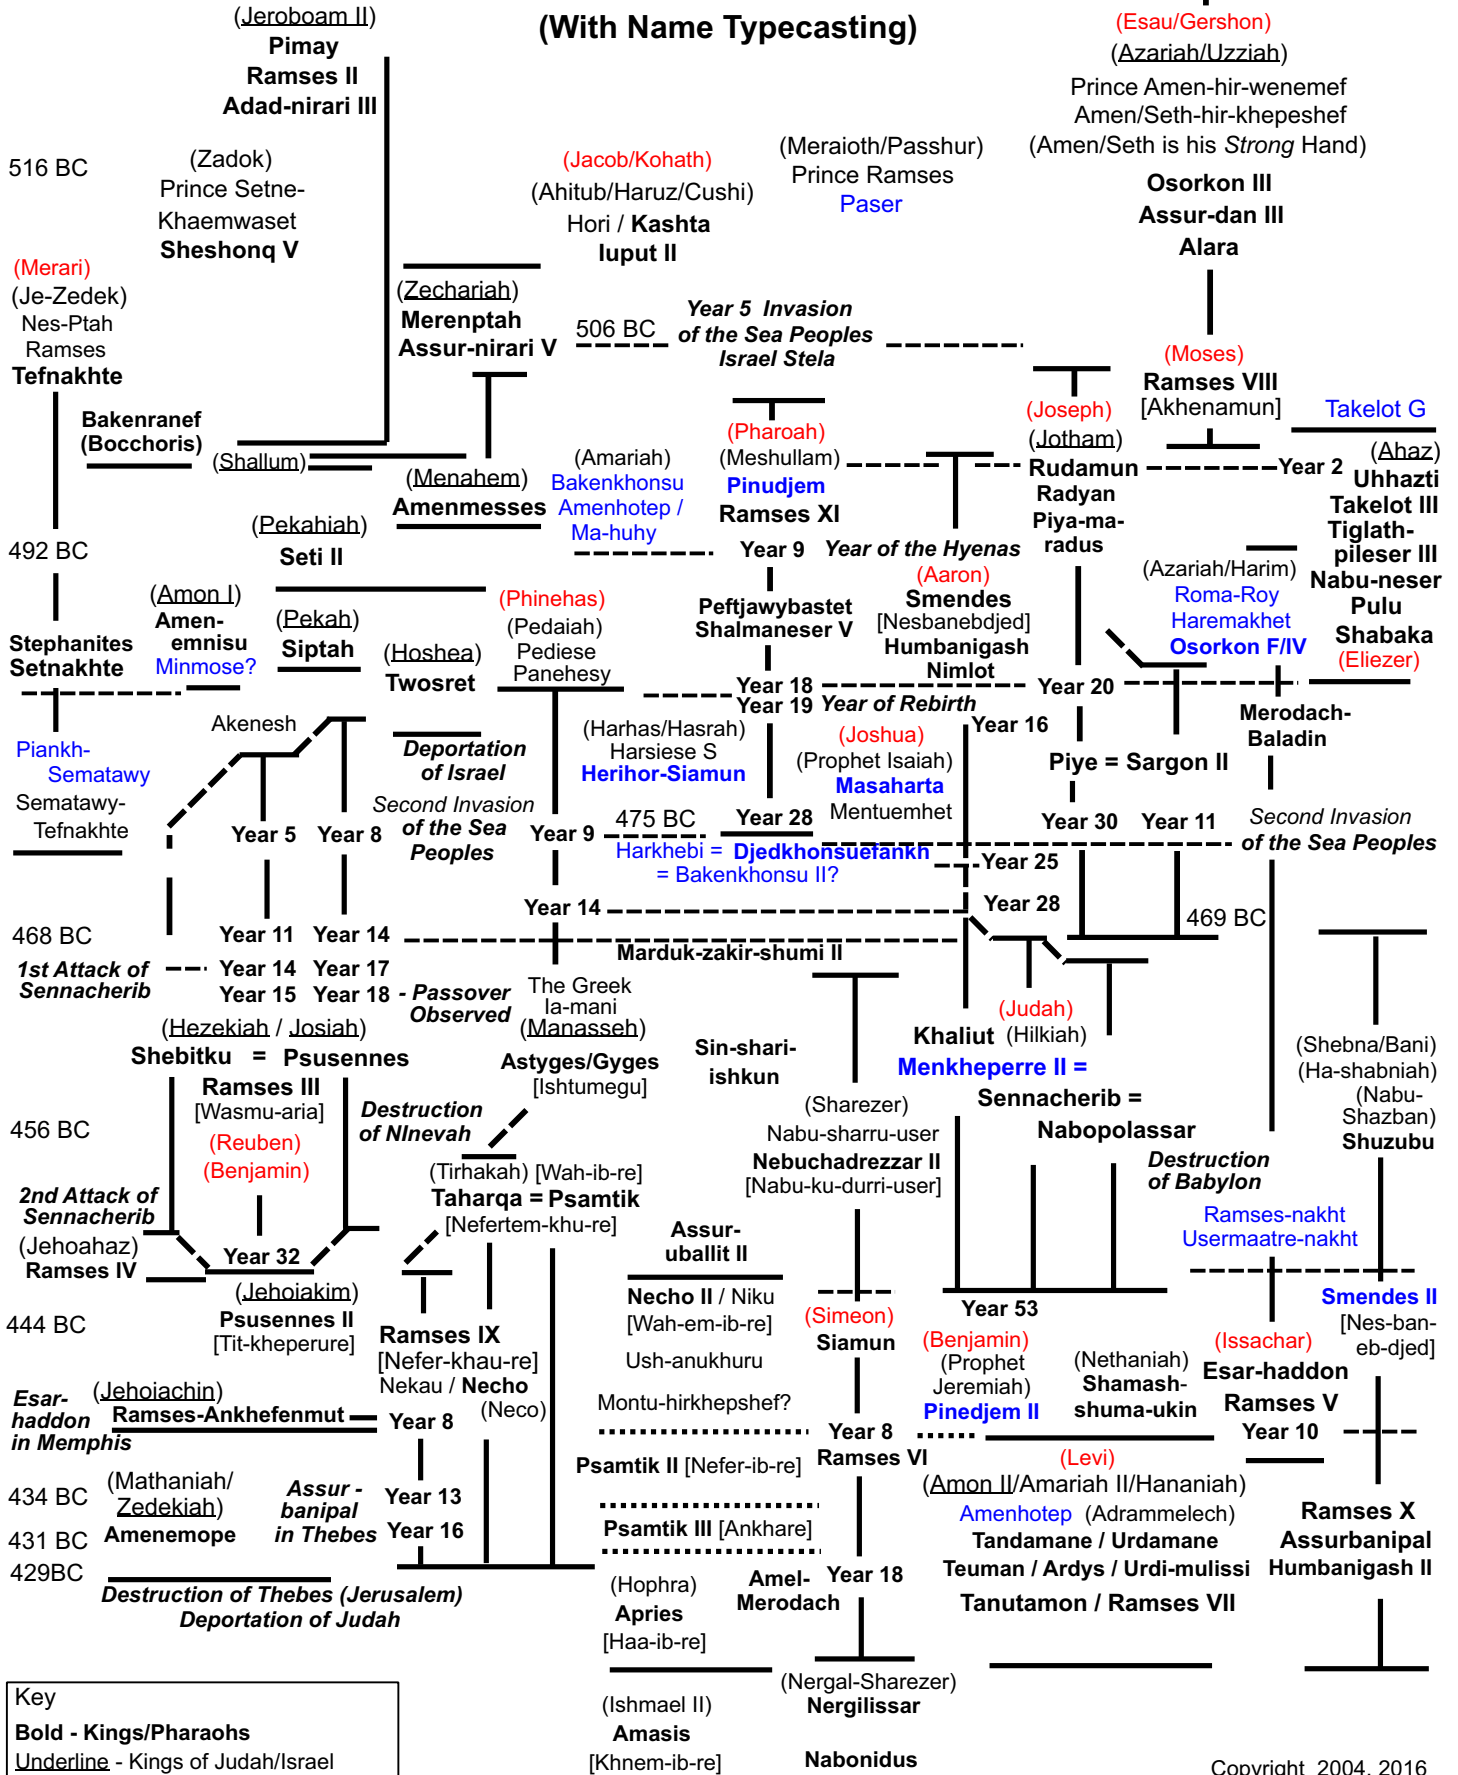

# Late New Kingdom Chronology

(With Name Typecasting)

**Key**  
**Bold** - Kings/Pharaohs  
Underline - Kings of Judah/Israel  
**Red** - 11th & 18th Dynasty typecasting  
**Blue** - High Priests of Amun