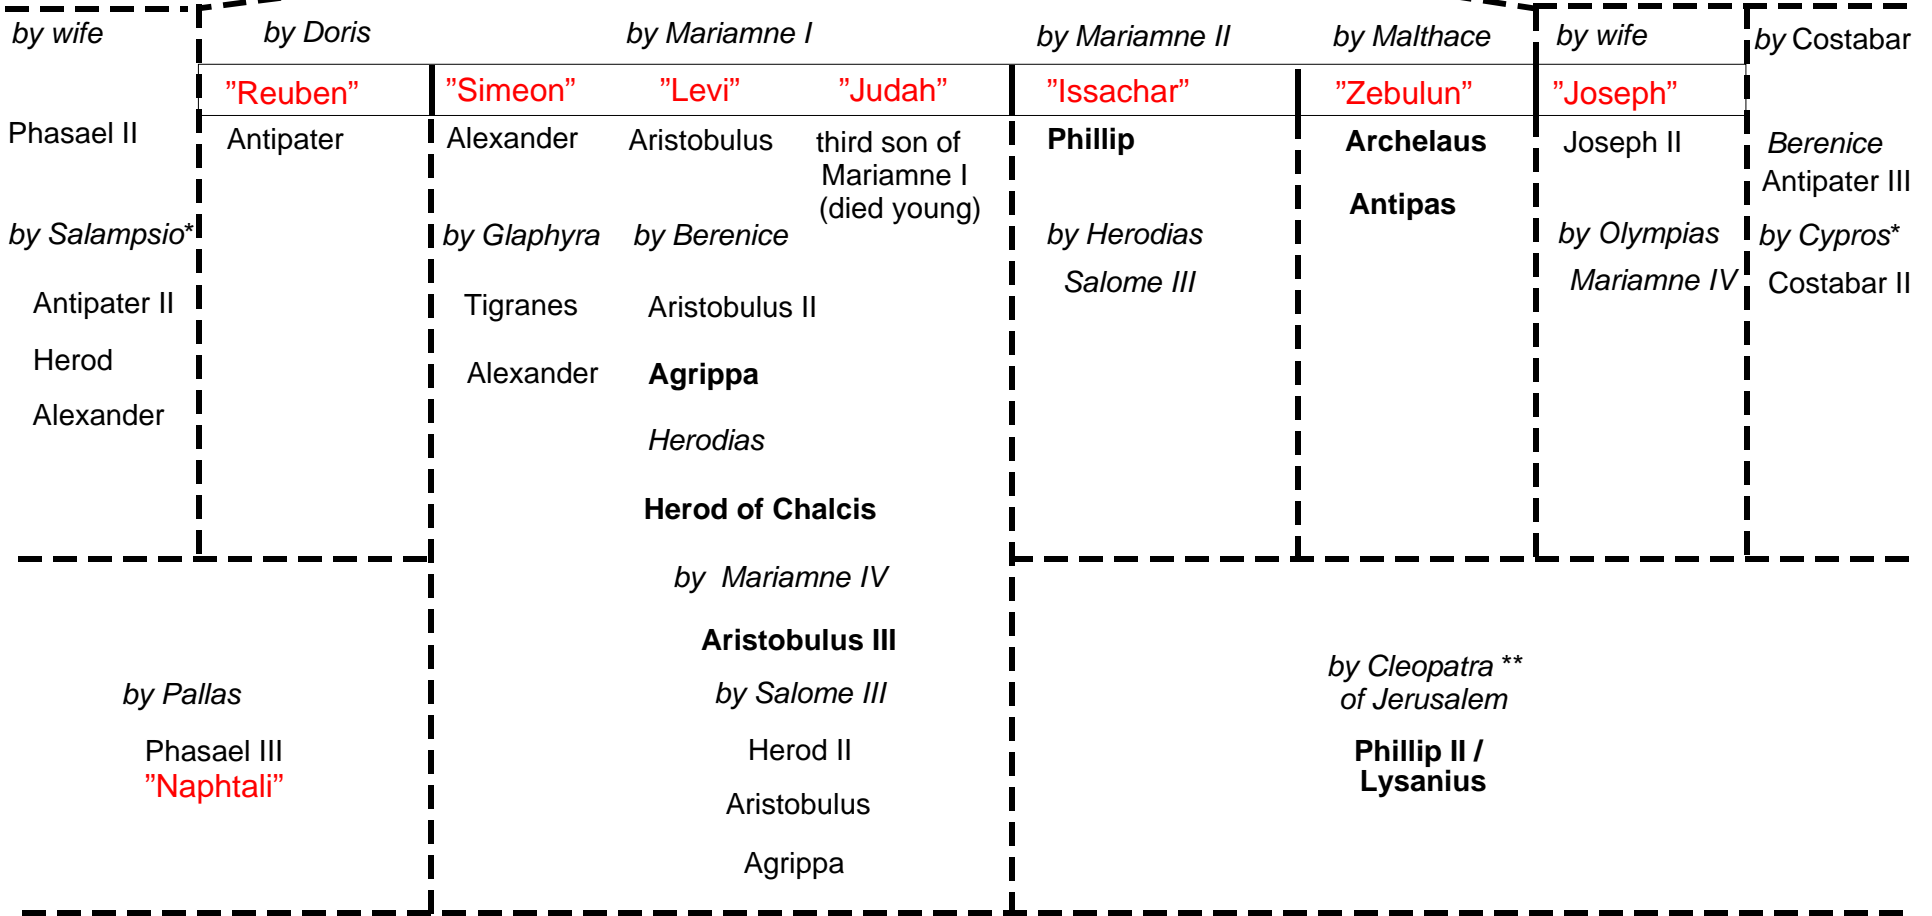

Chart: Jacob Typecasting of Herod

Herodian Genealogy

"Esau/Gershon"

Phasael
bro.of Herod

"Jacob/Kohath"

Herod the Great

"Merari"
Pheroras
bro.of Herod

Joseph
bro.of Herod

Salome
sis. of Herod

Notes

** dau.of Mariamne I & Herod

*** dau.of Simon Boethus