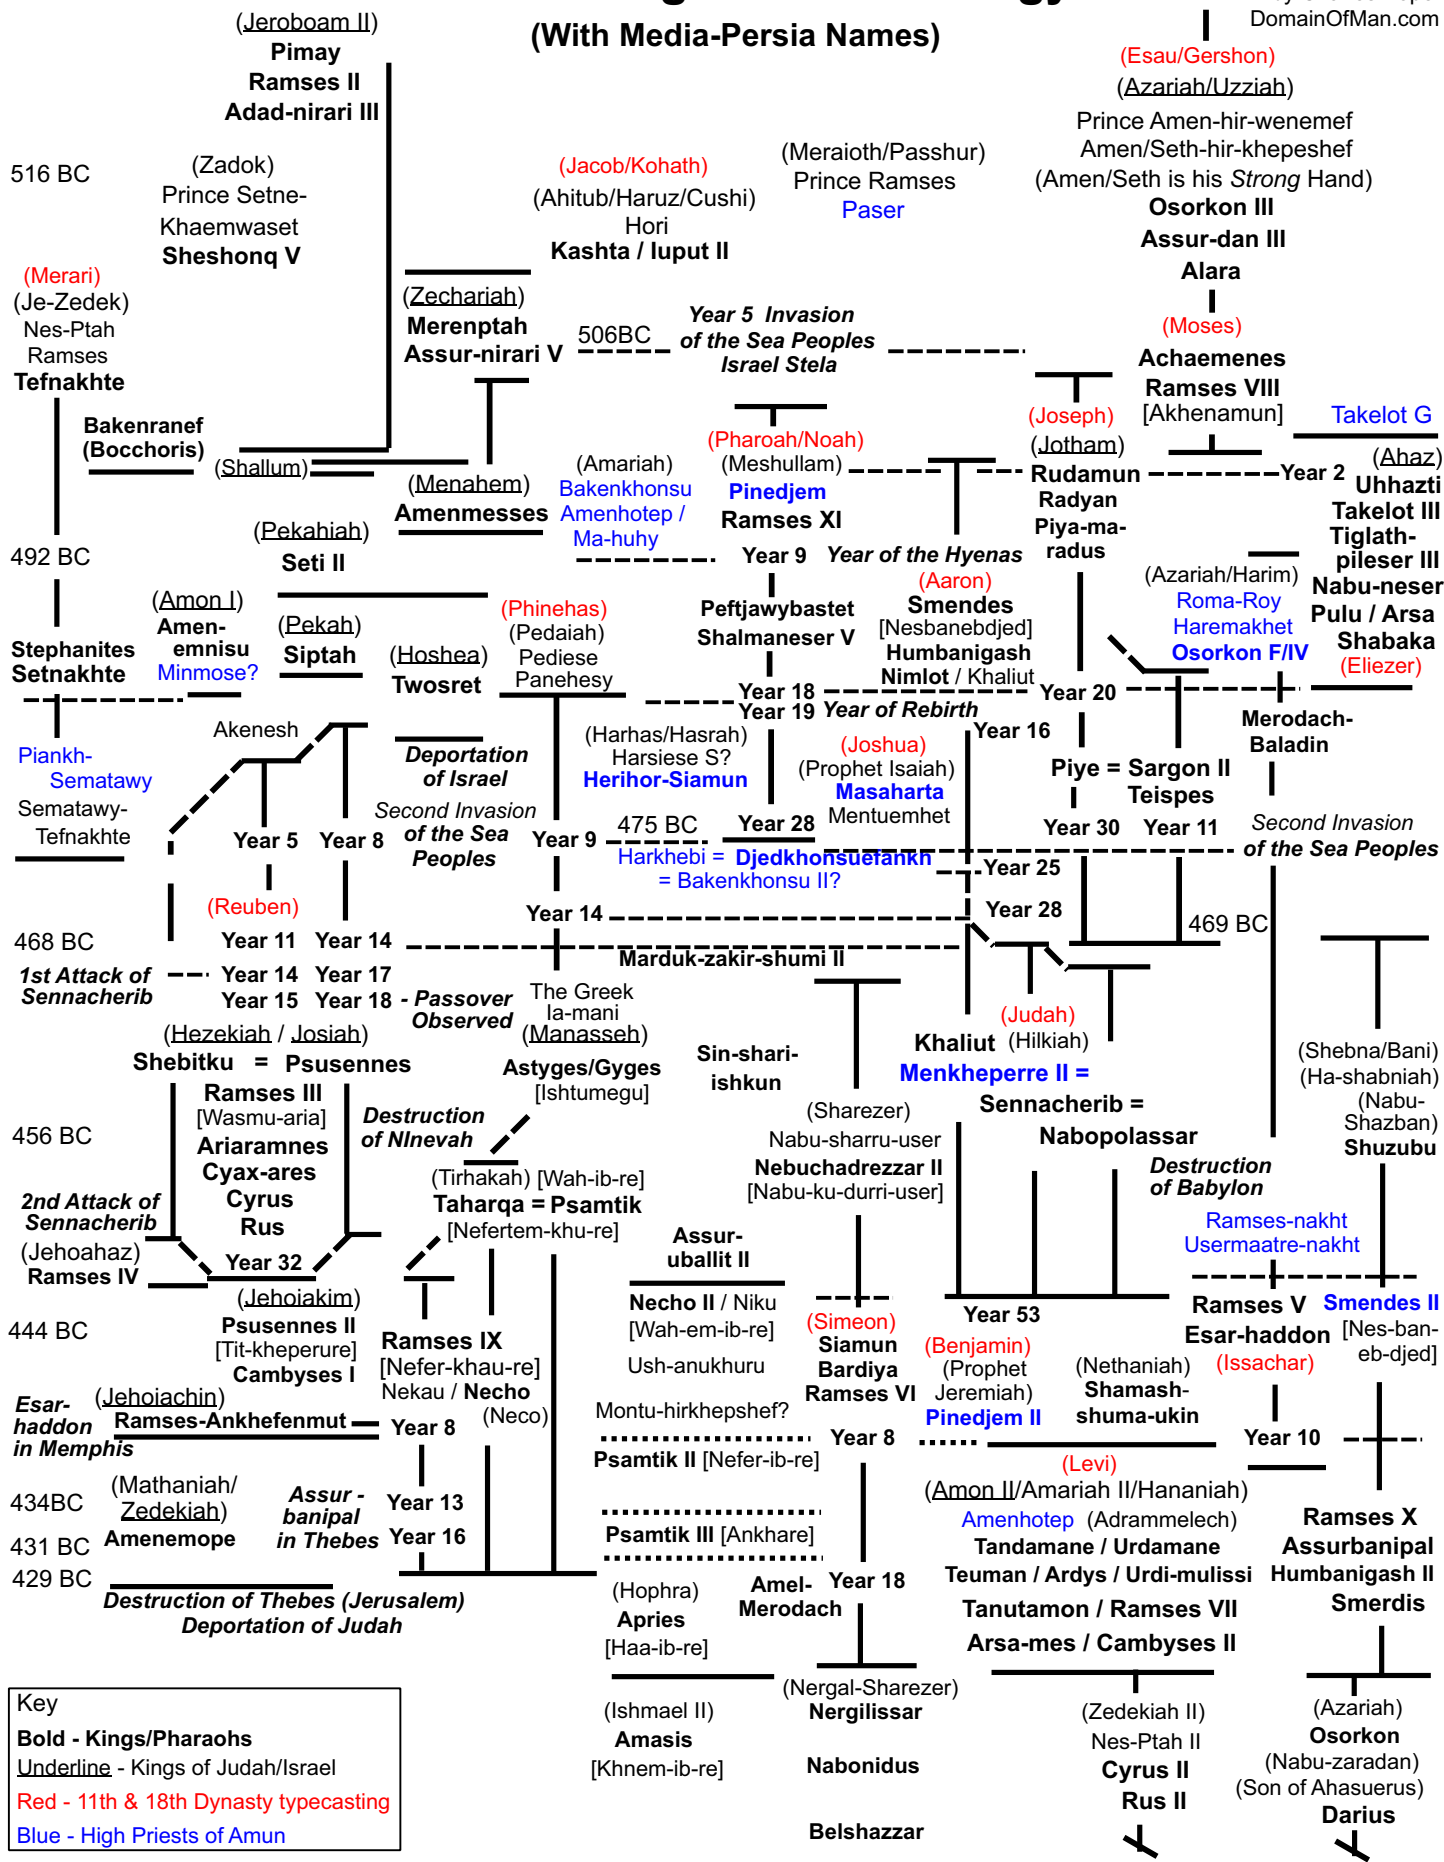

Late New Kingdom Chronology

(With Media-Persia Names)

Key
Bold - Kings/Pharaohs
Underline - Kings of Judah/Israel
 Red - 11th & 18th Dynasty typecasting
 Blue - High Priests of Amun