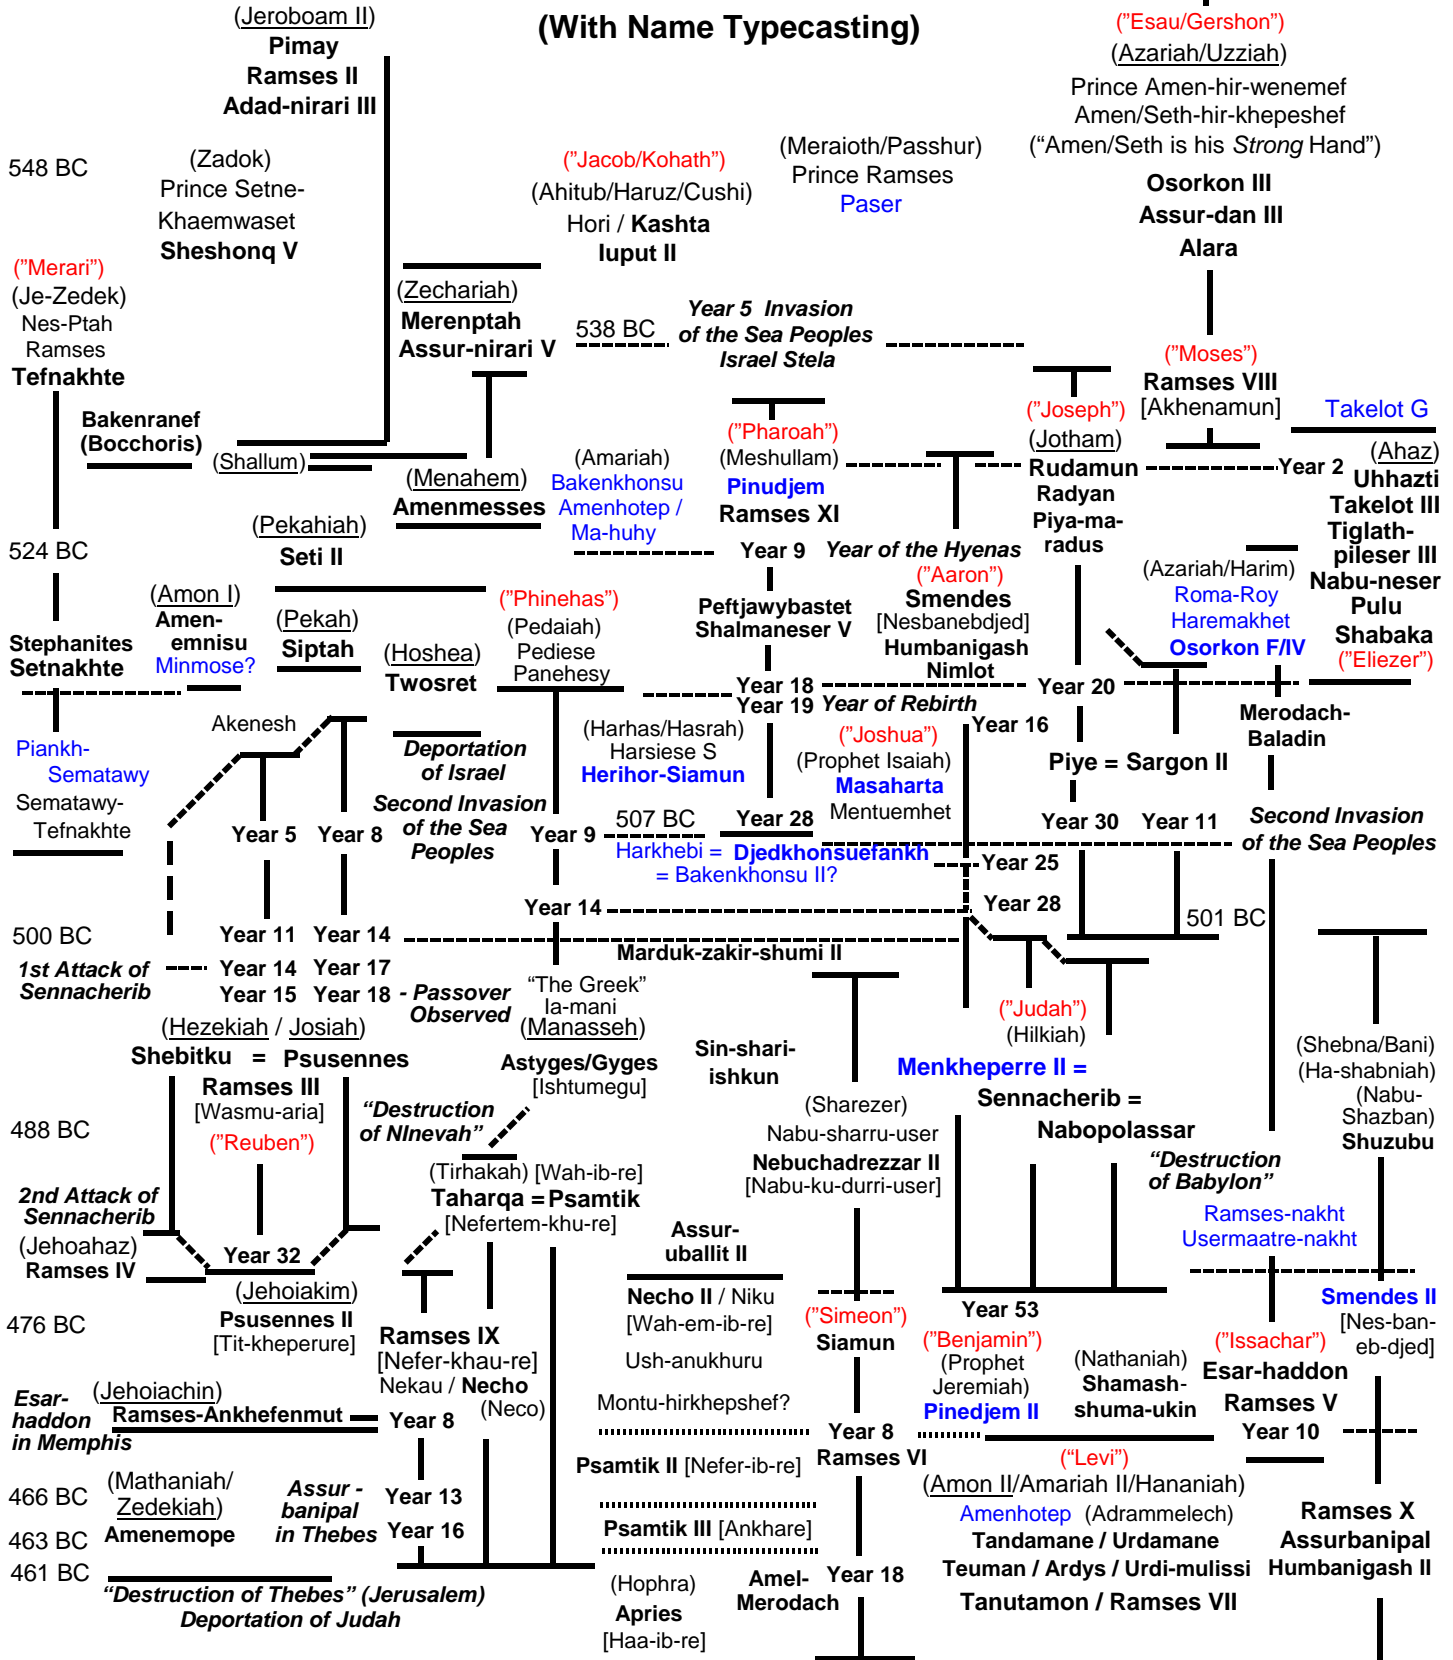

"Late New Kingdom Chronology"

(With Name Typecasting)

Key
Bold - Kings/Pharaohs
Underline - Kings of Judah/Israel
Red - 11th & 18th Dynasty typecasting
Blue - High Priests of Amun