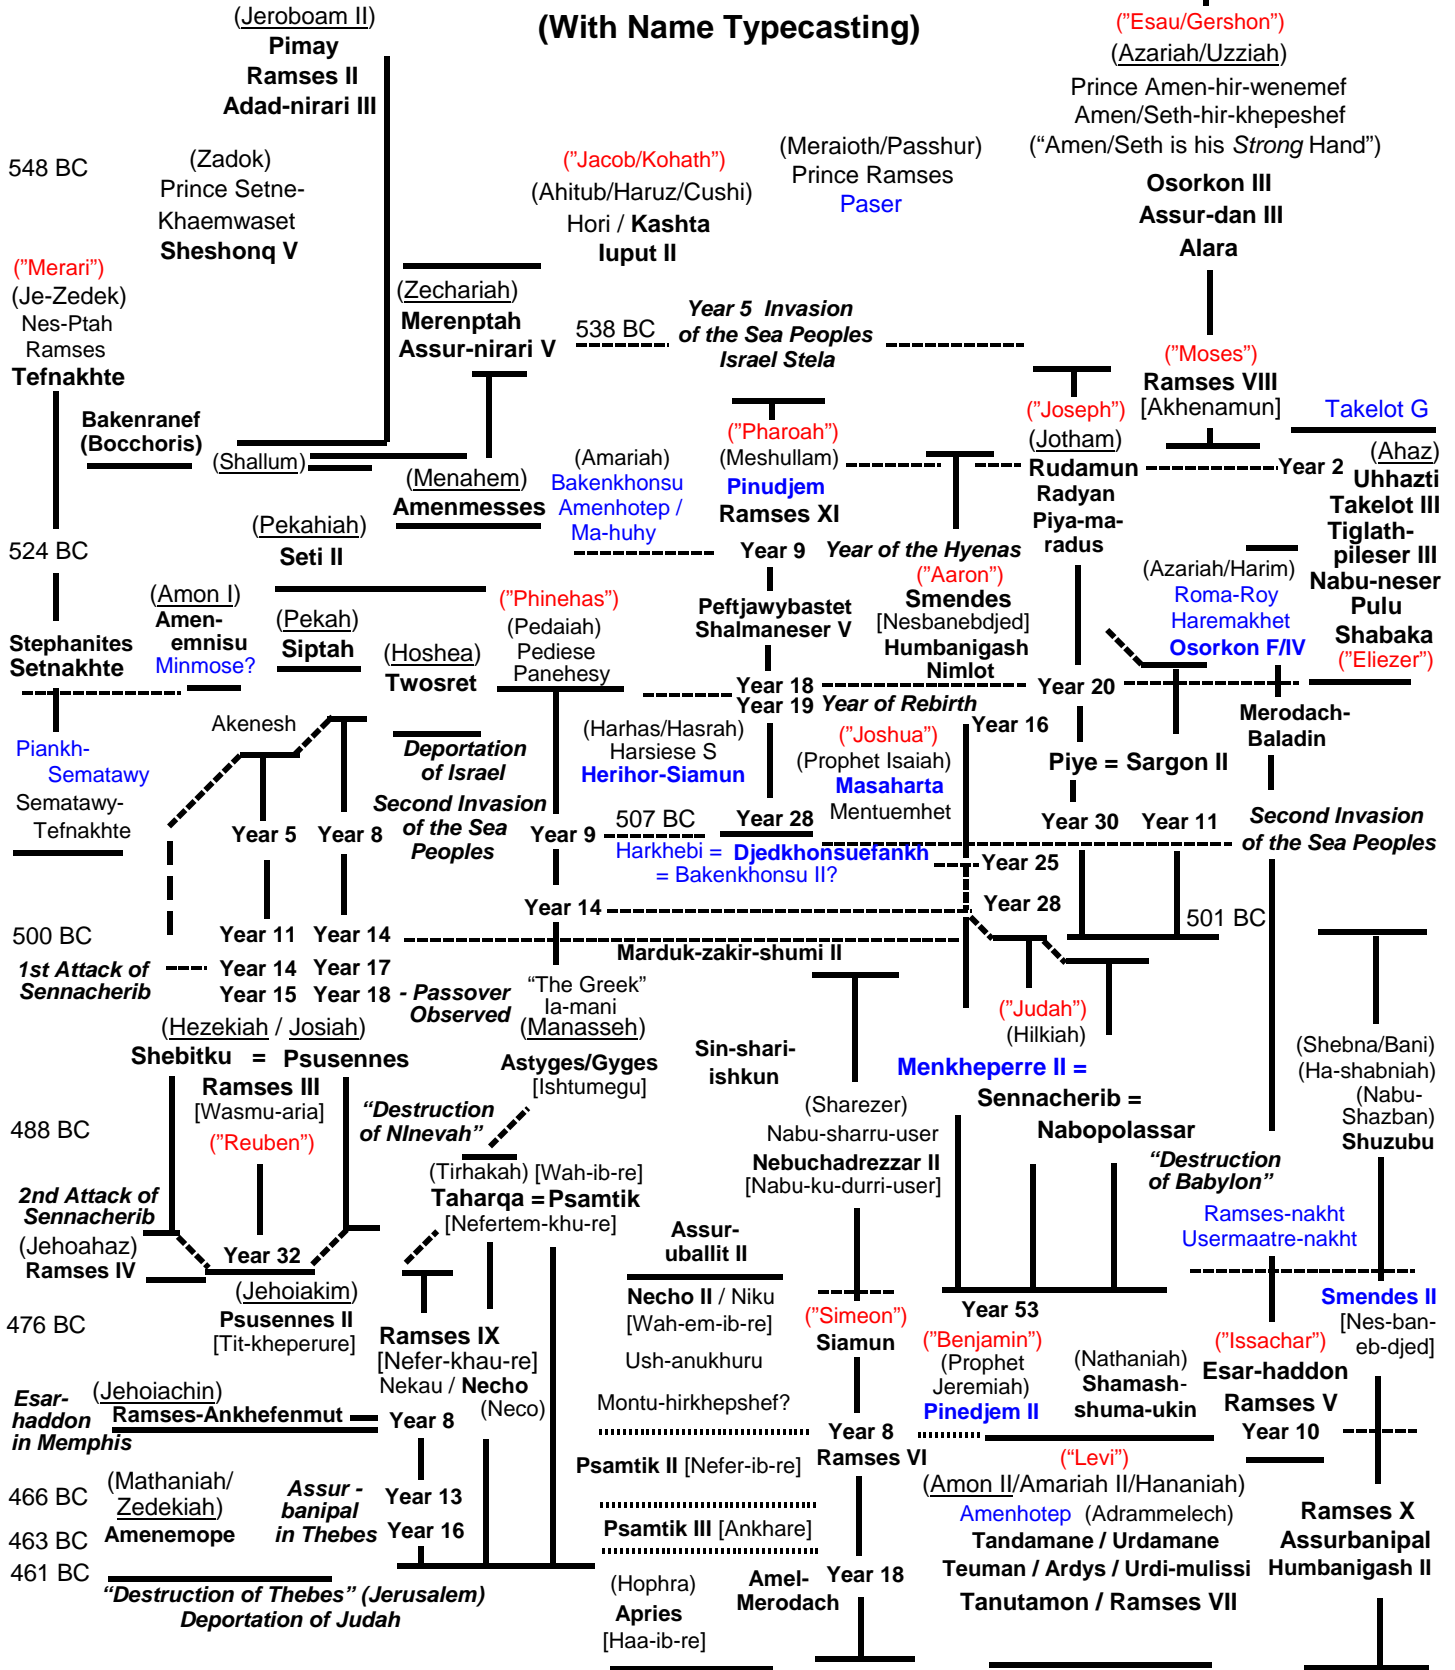

"Late New Kingdom Chronology"

(With Name Typecasting)

Key
Bold - Kings/Pharaohs
Underline - Kings of Judah/Israel
Red - 11th & 18th Dynasty typecasting
Blue - High Priests of Amun