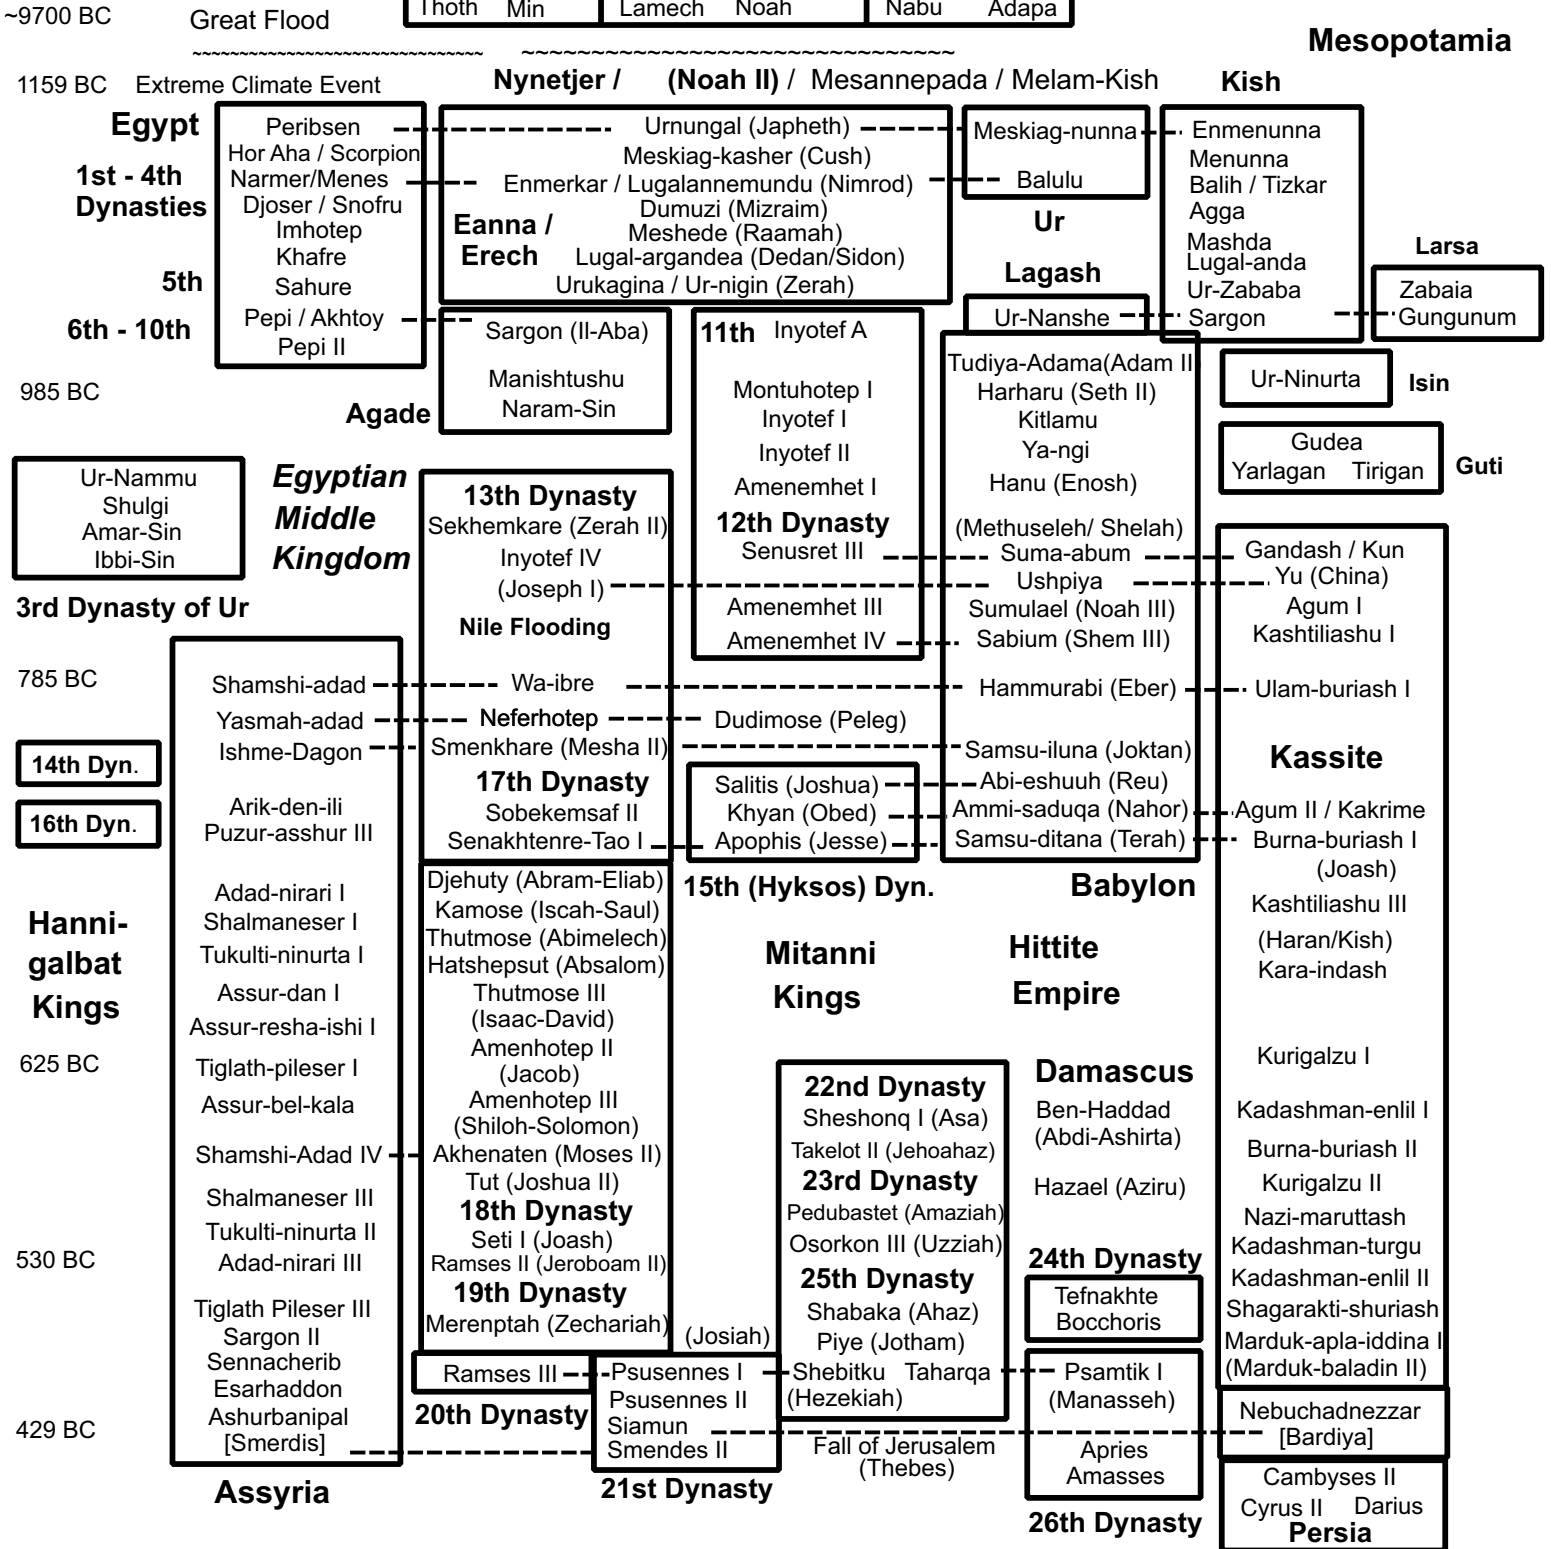

# Ancient Chronology

Chart 5

Atum	Shu	Adam	Abel	Adamu	Enlil
Ptah	Re	Enoch	Irada	Enki	Shamash
Osiris	Horus	Mehujael	Mehushael	Dumuzi	Adad
Thoth	Min	Lamech	Noah	Nabu	Adapa

Note: For breakouts of each dynasty, see the detailed charts 14-16; 18-23; 26-30